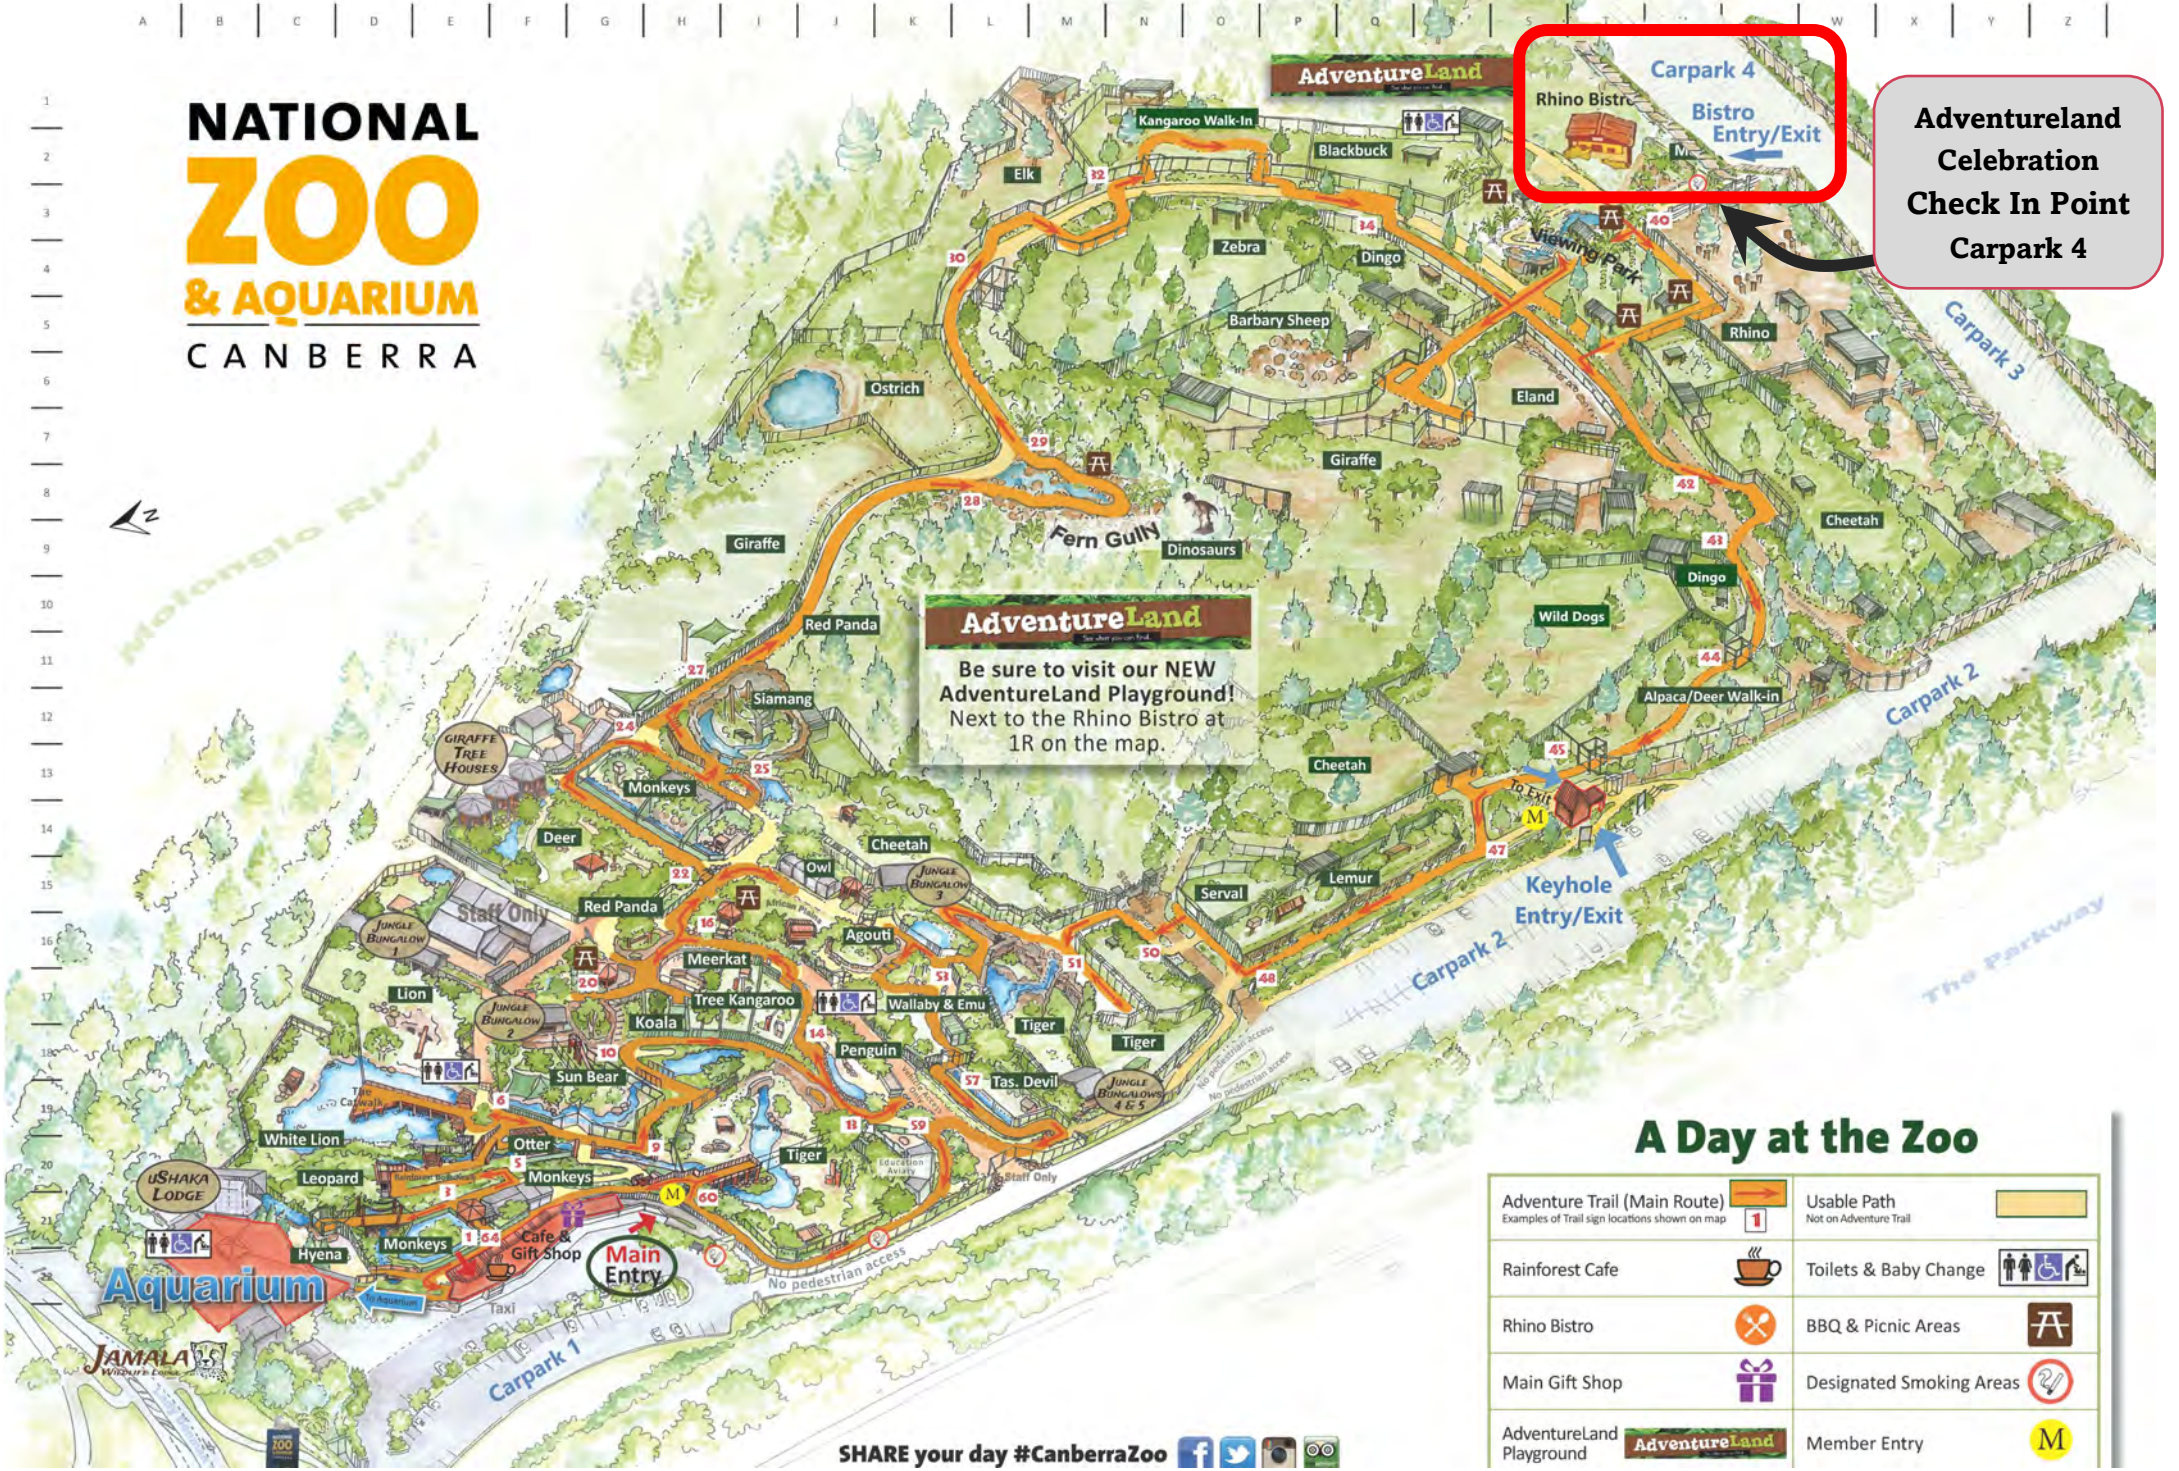

Adventureland Celebration Schedule

PLEASE ENSURE YOU ARRIVE 15 MINUTES BEFORE YOUR PARTY START TIME.
THIS BIRTHDAY PARTY MEETS AT OUR BISTRO ENTRANCE,
ACCESSED BY GARPARK 4.

Party Start Time

0:00 You arrive and check in with our Reception Team. You will then be shown to your reserved cabana and your cake will be delivered alongside any preordered catering.

1:00 Your cabana reservation ends but the party has just begun! Take the time now to explore the rest of the zoo!

NATIONAL ZOO & AQUARIUM CANBERRA

Adventureland Celebration Check In Point Carpark 4

AdventureLand
 Be sure to visit our NEW AdventureLand Playground! Next to the Rhino Bistro at 1R on the map.

A Day at the Zoo

Adventure Trail (Main Route) Examples of Trail sign locations shown on map		Usable Path Not on Adventure Trail	
Rainforest Cafe		Toilets & Baby Change	
Rhino Bistro		BBQ & Picnic Areas	
Main Gift Shop		Designated Smoking Areas	
AdventureLand Playground		Member Entry	